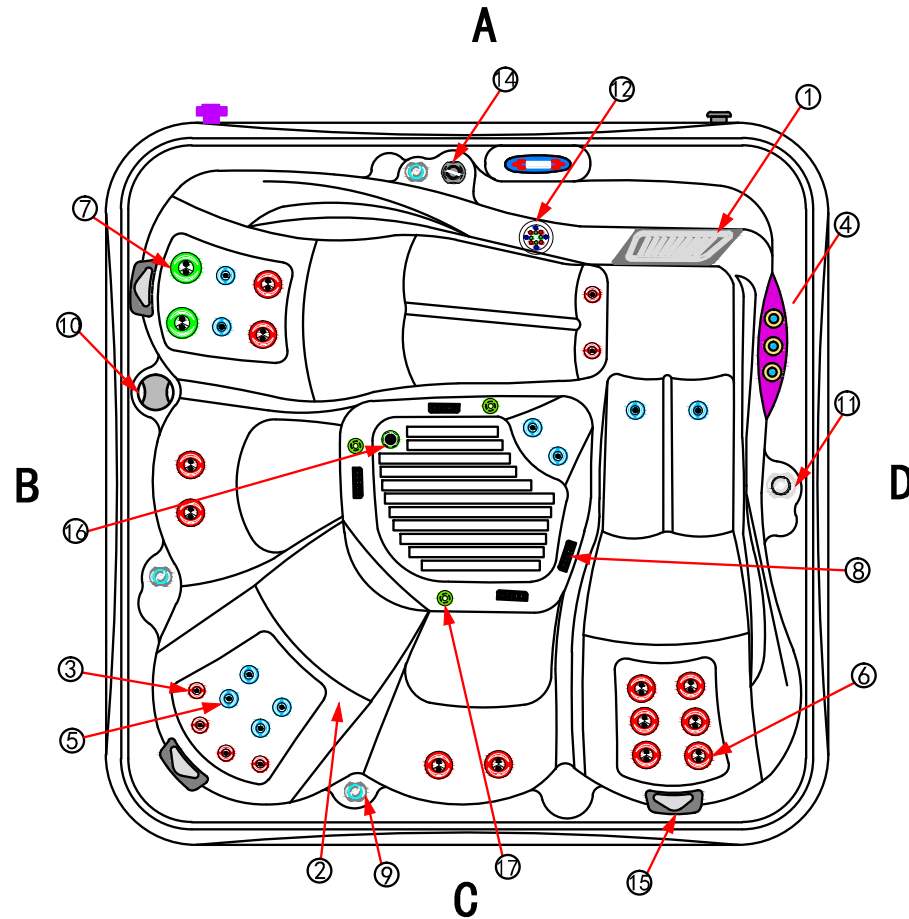

No.	Icon	Description	Part#	Qty	Unit
13	●	Screw cap		24	pc
12	▭	Side panel	plastic skirt	20	pc
11	▭	Beauty slat	plastic skirt	8	pc
10	▭	Cabinet corner	plastic skirt	44	pc
9	▭	Ozone mixer	RD401-1120	0	pc
8	▭	400W Air Blower		1	pc
7	▭	Ozone Generator		1	pc
6	▭	Control Box		1	pc
5	▭	0.35HP Circulation Pump		1	pc
4	▭	Air Blower Drainage		1	pc
3	▭	External Drainage		1	pc
2	▭	3HP pump	LP300	1	pc
1	▭	Control Panel		1	pc
No.	Icon	Description	Part#	Qty	Unit

						9		1" Luxury elegant water diverter	L-2025C	1	pc
17		Ozone jet	L-2603	3	pc	8		2" Suction		2	pc
16		Spa drain with ss	L-3809S	1	pc	7		3.5" Flying series SS twin rotary jet	L-4483S	2	pc
15		Headrest	RD631-4800-7	3	pc	6		3.5" Flying series SS twin rotary jet	L-4483S	12	pc
14		1.5" Luxury elegant aromatherapy	L-2064C	1	pc	5		2.5" Flying series SS directional jet	L-4281W	8	pc
13		2.5" LED light glass holder		0	pc	4		Laminar jet	L-2317S	3	pc
12		5" Underwater light with stainless steel (with light)	L-2301S	1	pc	3		2" Flying series SS directional jet	L-4181W	8	pc
11		1" Luxury elegant air control	L-2035C	3	pc	2		1.6" Side outlet air jet	L-1111S	12	pc
10		2" Luxury elegant water diverter	L-2030C	1	pc	1		skim filter	L-2120	1	pc
No.	Icon	Description	Part#	Qty	Unit	No.	Icon	Description	Part#	Qty	Unit